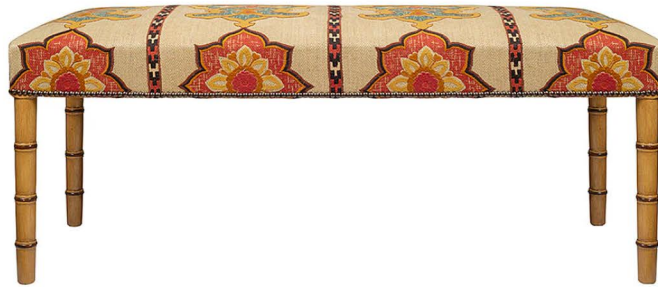

David Seyfried Ltd

Gresham Stool

120cm Wide x 46cm Deep x 52cm High

2m of plain fabric required

Retail Price: £1,095

Shown with faux bamboo hand painted legs £425 and a single
row of antiqued nails around base £100